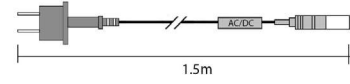

# JADA ROPE LIGHT

IP 67

150-120

150-121

150-122

Code	Length	LED Color		Watt	No. of LEDs	Cable color	Max Connection	Power supply
150-100	50m/roll	warm white		4,6W/m	36/m	transparent	50 / 1 roll	230V, DN-C-1C
150-105	50m/roll	white		4,6W/m	36/m	transparent	50 / 1 roll	230V, DN-C-1C
150-110	50m/roll	red		4,6W/m	36/m	transparent	50 / 1 roll	230V, DN-C-1C

Code	JADA ROPE LIGHT ACCESSORIES	Cable color	Power supply
150-120	Power cord for Rope light, 1,5m length, including accessories	black	230V, DN-C-1C
150-121	Ropelight 1C connector + male connector, 10cm length	black	230V, DN-C-1C
150-122	Ropelight 1C connector + female connector, 10cm length	black	230V, DN-C-1C