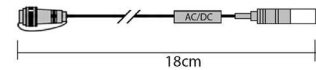

# JADA ROPE LIGHT

IP 67

150-120

150-121

150-122

Code	Length	LED Color		Watt	No. of LEDs	Cable color	Max Connection	Power supply
150-100	50m/roll	warm white		4,6W/m	36/m	transparent	50 / 1 roll	230V, DN-C-1C
150-105	50m/roll	white		4,6W/m	36/m	transparent	50 / 1 roll	230V, DN-C-1C
150-110	50m/roll	red		4,6W/m	36/m	transparent	50 / 1 roll	230V, DN-C-1C

Code	JADA ROPE LIGHT ACCESSORIES	Cable color	Power supply
150-120	Power cord for Rope light, 1,5m length, including accessories	black	230V, DN-C-1C
150-121	Ropelight 1C connector + male connector, 10cm length	black	230V, DN-C-1C
150-122	Ropelight 1C connector + female connector, 10cm length	black	230V, DN-C-1C