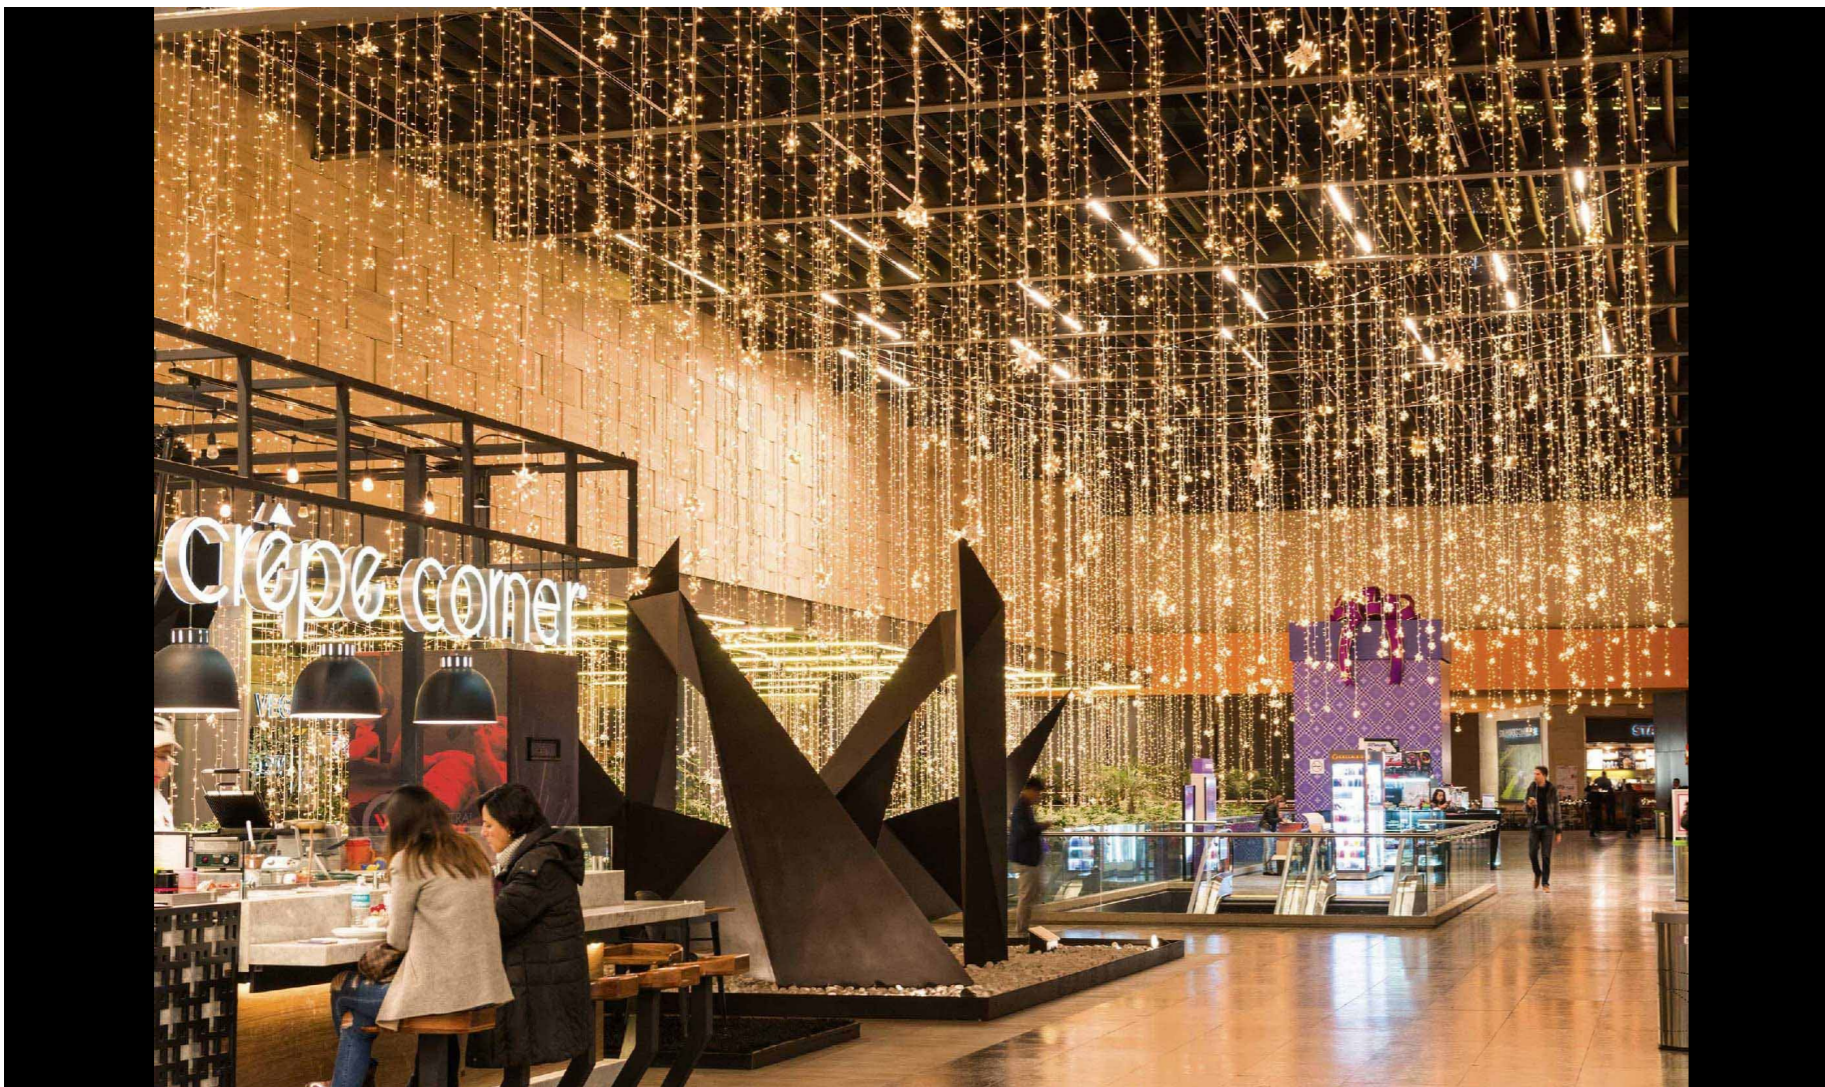

DKO20WF -- JOYLIGHT- led-230V-2m x 3m

Animation	Decoration
Flashy	--

Code	DKO20WF
Type of material	Professional garlands and accessories
Dimensions (m)	Height : 3 Width. : 2
Voltage (V)	230
Wattage (W)	19.5
Connection	Standard
Weight (Kg)	1.65
Number of fastening points	---
Number of lights	360
Brightness (lumens)	1166.4
Ratio No. luminous points / Power	18.5
Electrical classification	2
IP	IP20
Main colour	---
Maximum number that can be connected	11