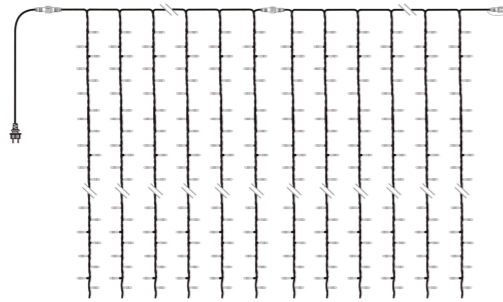

DKO20WF -- JOYLIGHT- led-230V-2m x 3m

Animation	Decoration
Flashy	--

Code	DKO20WF
Type of material	Professional garlands and accessories
Dimensions (m)	Height : 3 Width. : 2
Voltage (V)	230
Wattage (W)	19.5
Connection	Standard
Weight (Kg)	1.65
Number of fastening points	---
Number of lights	360
Brightness (lumens)	1166.4
Ratio No. luminous points / Power	18.5
Electrical classification	2
IP	IP20
Main colour	---
Maximum number that can be connected	11

Energy balance	
Total area (m2)	---
Net area (m2)	---
S x Cx	---
Carbon Footprint * (kg CO2 equivalent)	8.39

Recommendation for assembly			
x 0	x 0	x 0	15 à 25 minutes