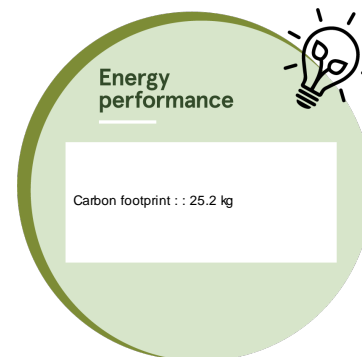

**JOYLIGHT-led+ with
flash-230V-2x5m**

FL75F+

Animations : FLASHY

Type of item	Professional garlands and accessories
Sizes	l: 2 h: 5
Garlands voltage (V)	230
Wattage (W)	65
Power supply	Standard
Weight (kg)	5
Nb of fixing points	-
Nb of lighting points	360
Ratio Nb of Lights / Wattage	0.18
Electric class	2
Waterproof level (IP)	IP66/69
Main color	-
Structure material	-