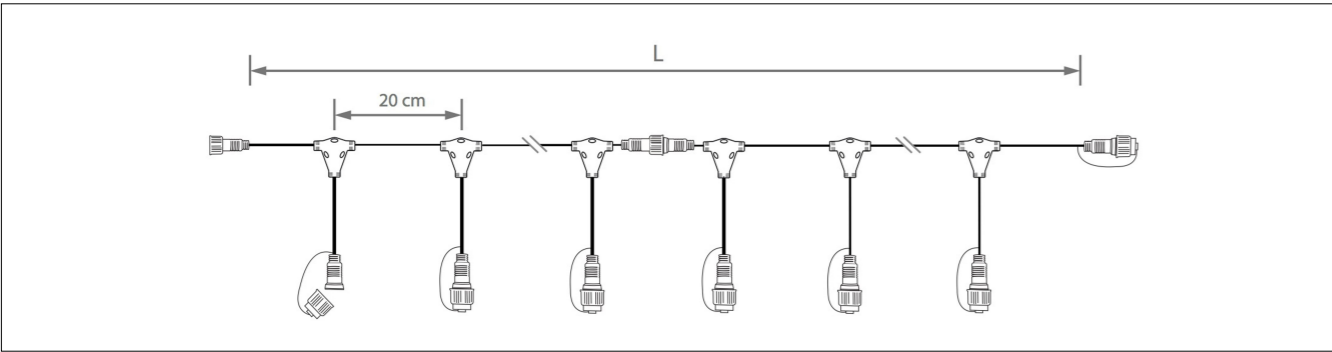

FY023-B+ -- White socket flex led+ range- 3,2m

Animation	Decoration
--	--

Code	FY023-B+
Type of material	Professional garlands and accessories
Dimensions (m)	Length : 3.2
Voltage (V)	230
Wattage (W)	---
Connection	Standard
Weight (Kg)	1.02
Number of fastening points	---
Number of lights	---
Brightness (lumens)	0
Ratio No. luminous points / Power	---
Electrical classification	2
IP	IP66/69
Main colour	---
Maximum number that can be connected	---

Energy balance	
Total area (m2)	---
Net area (m2)	---
S x Cx	---
Carbon Footprint * (kg CO2 equivalent)	5.19

Recommendation for assembly			
x 0	x 0	x 0	Lestage recommandé 0