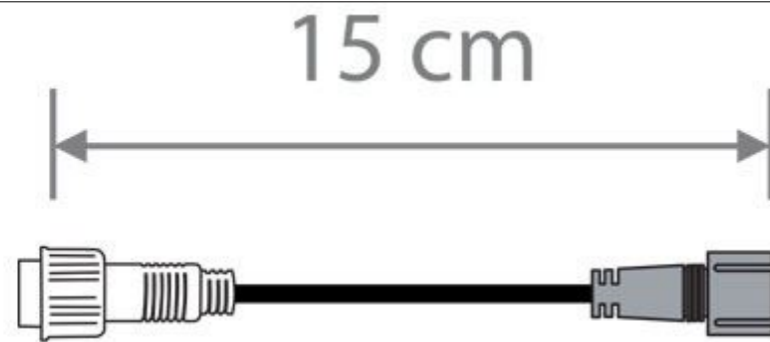

FY230M1-B -- 15cm adaptor for 230V strings

Photo non disponible

Se référer à la fiche technique jointe pour plus d'informations

Animation	Decoration
--	--

Code	FY230M1-B
Type of material	Professional garlands and accessories
Dimensions (m)	Length : 0.15
Voltage (V)	230
Wattage (W)	---
Connection	Standard
Weight (Kg)	0.032
Number of fastening points	---
Number of lights	---
Brightness (lumens)	0
Ratio No. luminous points / Power	---
Electrical classification	2
IP	IP44/66
Main colour	---
Maximum number that can be connected	---

Energy balance	
Total area (m2)	---
Net area (m2)	---
S x Cx	---
Carbon Footprint * (kg CO2 equivalent)	0.16

Recommendation for assembly			
x 0	x 0	x 0	Lestage recommandé 0