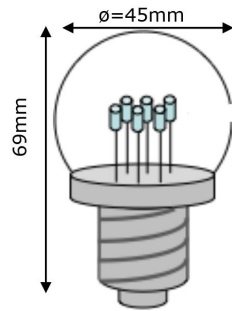

LED FILAMENT BULB B22-warm white

LDL11W-B2

Energy performance 

Carbon footprint : : 2.2 kg

Type of item	Professional garlands and accessories
Sizes	-
Garlands voltage (V)	230
Wattage (W)	12.5
Power supply	Standard
Weight (kg)	0.4
Nb of fixing points	-
Nb of lighting points	150
Ratio Nb of Lights / Wattage	0.08
Electric class	2
Waterproof level (IP)	-
Main color	Warm white
Structure material	-