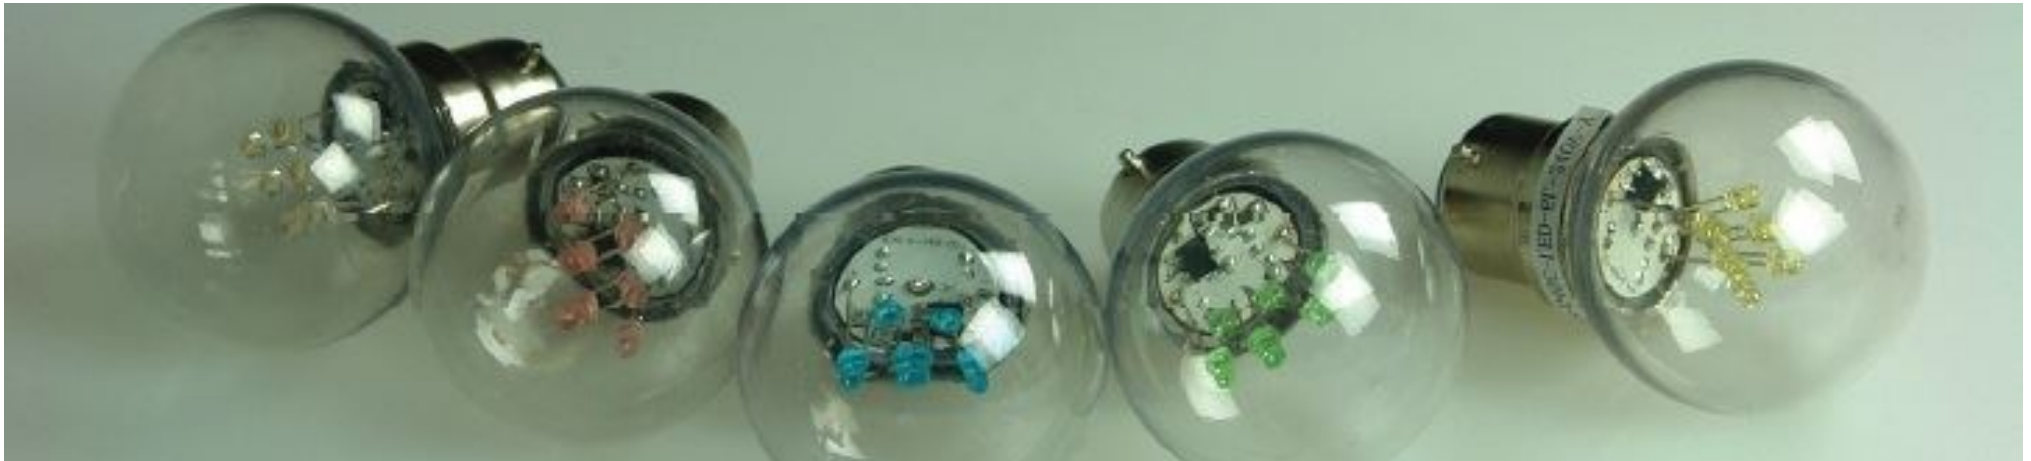

LED FILAMENT BULB B22-warm white

LDL11W-B2

Energy performance 

Carbon footprint : : 2.2 kg

Type of item	Professional garlands and accessories
Sizes	-
Garlands voltage (V)	230
Wattage (W)	12.5
Power supply	Standard
Weight (kg)	0.4
Nb of fixing points	-
Nb of lighting points	150
Ratio Nb of Lights / Wattage	0.08
Electric class	2
Waterproof level (IP)	-
Main color	Warm white
Structure material	-