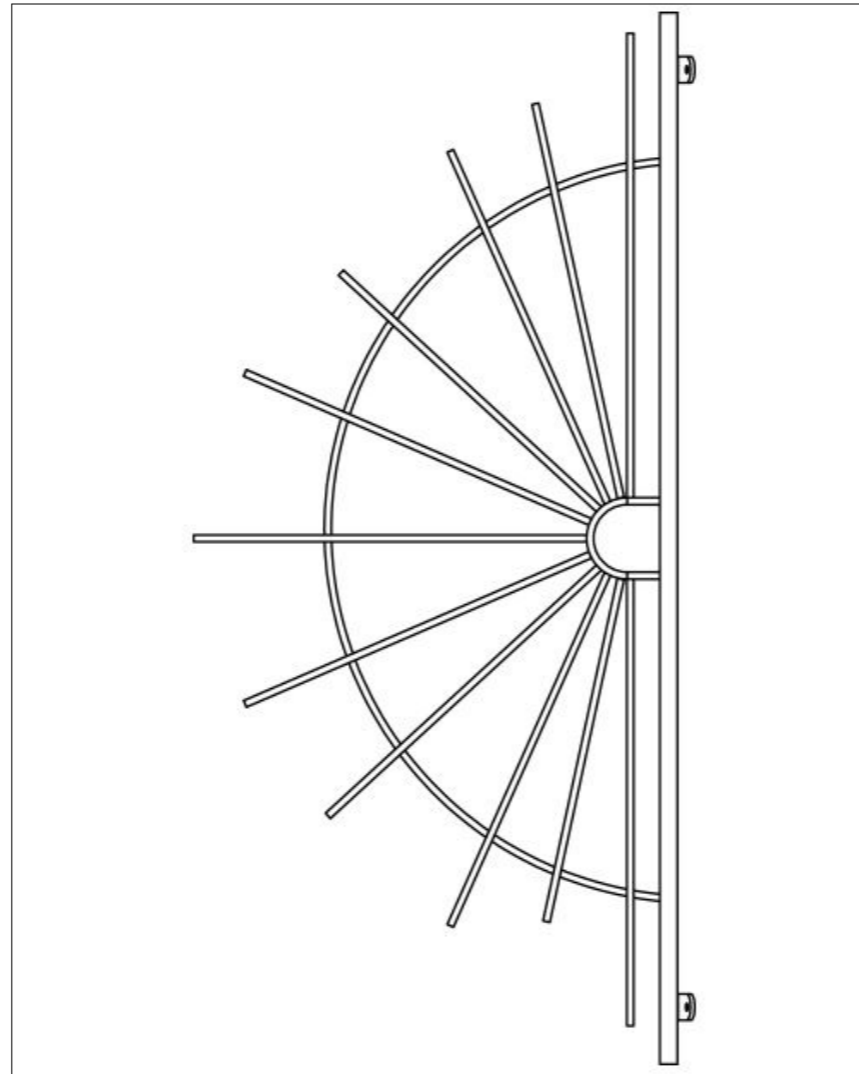

PL256W -- MULTI NOVA BLANC CHAUD

Compatible with our wireless animation solutions SAR (ref. PRX-E and PRX-R in option)
Compatible with our solutions for programming lighting time slots (ref. C003-T in option)

Animation	Decoration
Flashy	--

Possibility to use as a transverse motif thanks to FIX02 fastenings (optional)

Code	PL256W
Type of material	---
Dimensions (m)	Height : 1.2 Width. : 0.6
Voltage (V)	230
Wattage (W)	15
Connection	Octoplus 1,5m sans prise
Weight (Kg)	3.2
Number of fastening points	2
Number of lights	240
Brightness (lumens)	777.6
Ratio No. luminous points / Power	14.7
Electrical classification	2
IP	44
Main colour	---
Number of elements	1
Structure material	Aluminium