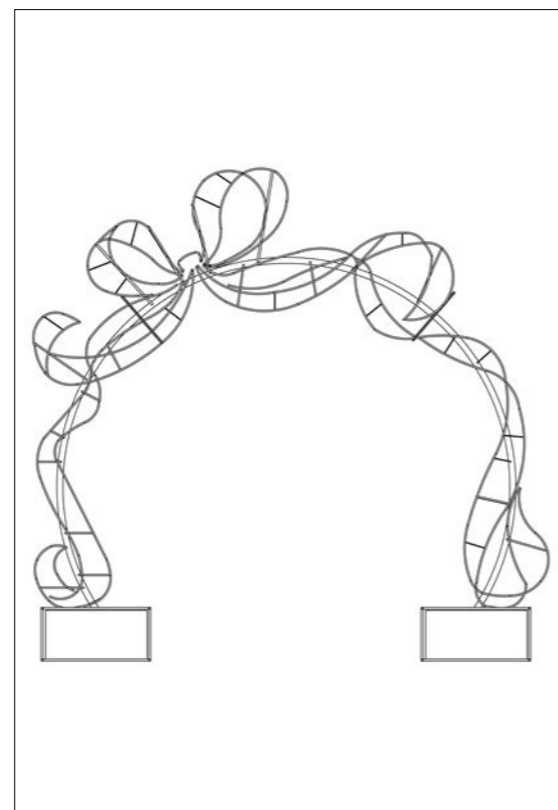

SL017 -- BOW AND RIBBON ARCH

Animation	Decoration
Comete	Boa
Flashy	Déco de jour
Animated	

Compatible with our wireless animation solutions SAR (ref. PRX-E and PRX-R in option)  
Compatible with our solutions for programming lighting time slots (ref. C003-T in option)

Code	SL017
Type of material	---
Dimensions (m)	Height : 4.8 Length : 5.15
Voltage (V)	230
Wattage (W)	310
Connection	Octoplus 2,5m sans prise
Weight (Kg)	108
Number of fastening points	2
Number of lights	4005
Brightness (lumens)	13151.16
Ratio No. luminous points / Power	12.9
Electrical classification	2
IP	44
Main colour	---
Number of elements	7
Structure material	Aluminium