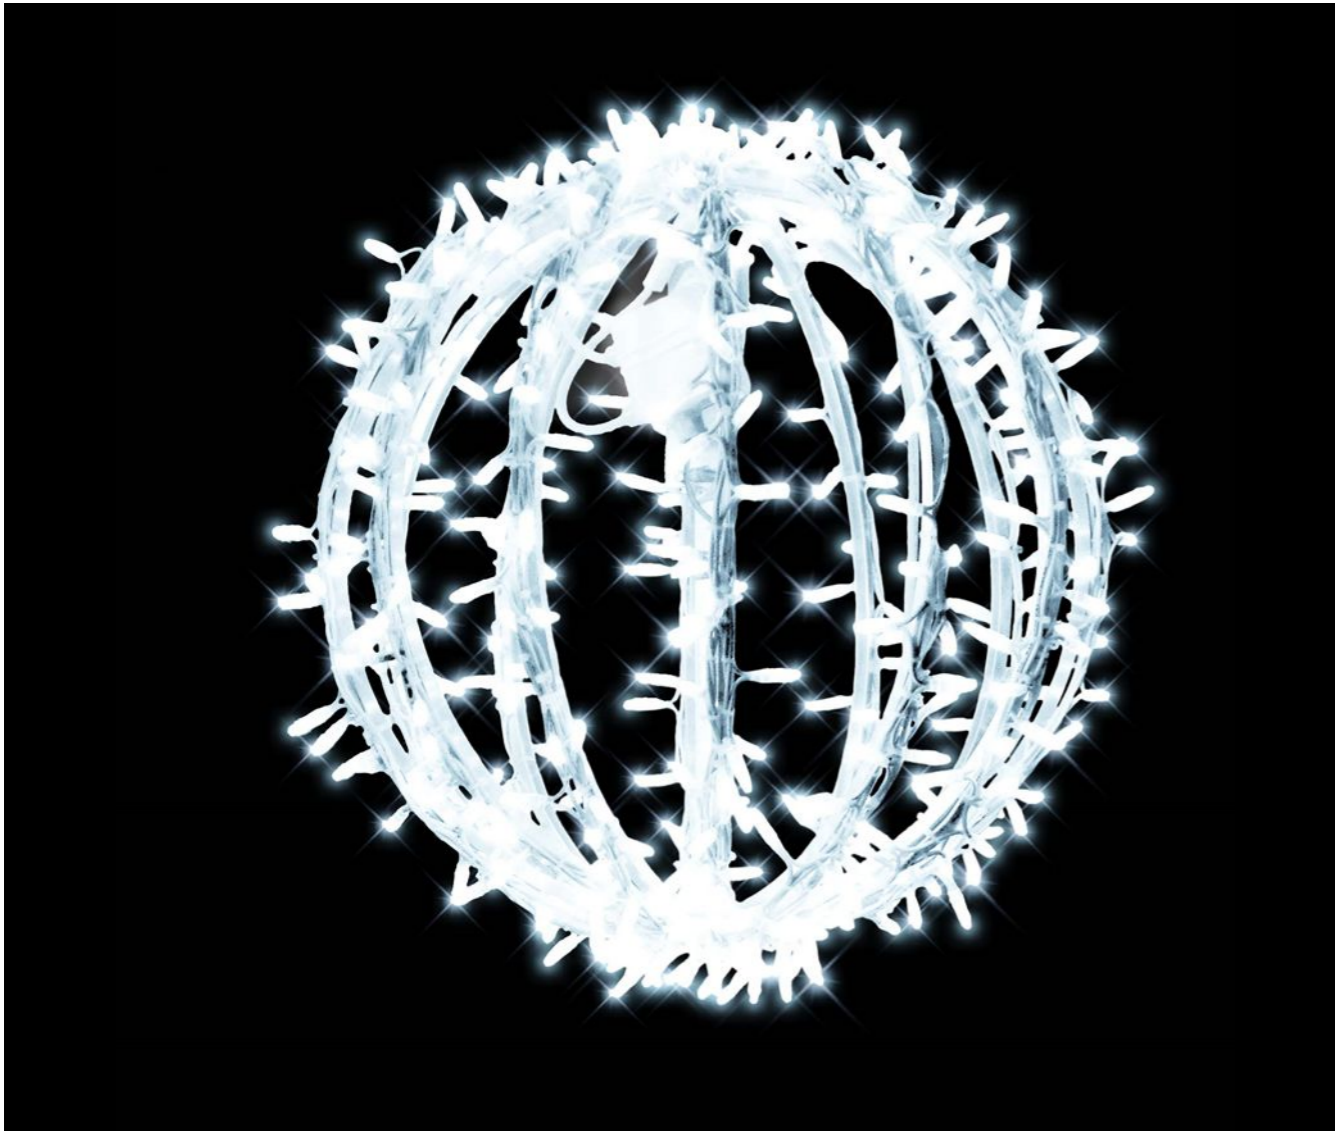

TGL45E-L -- SPHERE 50cm - LED claires

Animation	Decoration
--	--

Compatible with our wireless animation solutions SAR (ref. PRX-E and PRX-R in option)
Compatible with our solutions for programming lighting time slots (ref. C003-T in option)

Code	TGL45E-L
Type of material	3D Suspended motif
Dimensions (m)	Height : 0.5 Diam. : 0.5
Voltage (V)	230
Wattage (W)	42
Connection	Octopus 2,5m sans prise
Weight (Kg)	3.4
Number of fastening points	1
Number of lights	280
Brightness (lumens)	907.2
Ratio No. luminous points / Power	6.7
Electrical classification	2
IP	---
Main colour	Pure white
Number of elements	1
Structure material	Aluminium