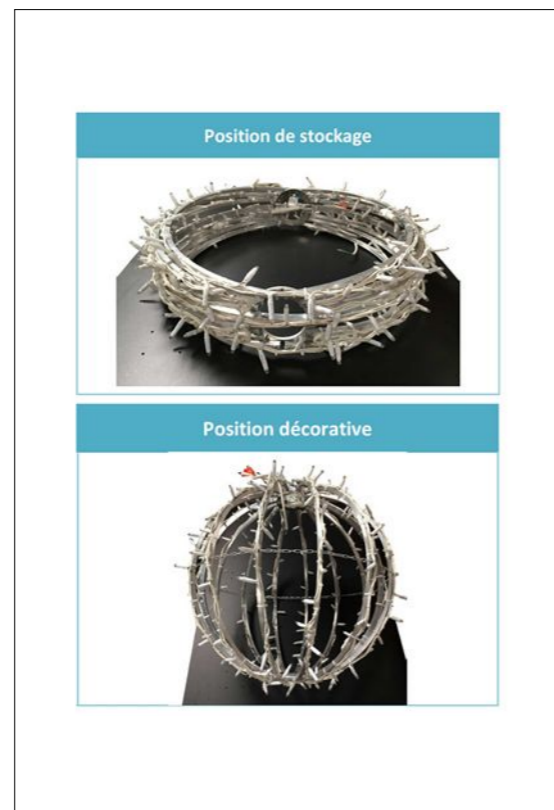

TGL70LW -- Foldable sphere - Small model

Animation	Decoration
Flashy	
Animated	--

Compatible with our wireless animation solutions SAR (ref. PRX-E and PRX-R in option)
Compatible with our solutions for programming lighting time slots (ref. C003-T in option)

Code	TGL70LW
Type of material	---
Dimensions (m)	Diam. : 0.6
Voltage (V)	230
Wattage (W)	30
Connection	Octopus 1,5m sans prise
Weight (Kg)	4
Number of fastening points	1
Number of lights	240
Brightness (lumens)	855.36
Ratio No. luminous points / Power	8
Electrical classification	2
IP	44
Main colour	Pure white
Number of elements	1
Structure material	Aluminium