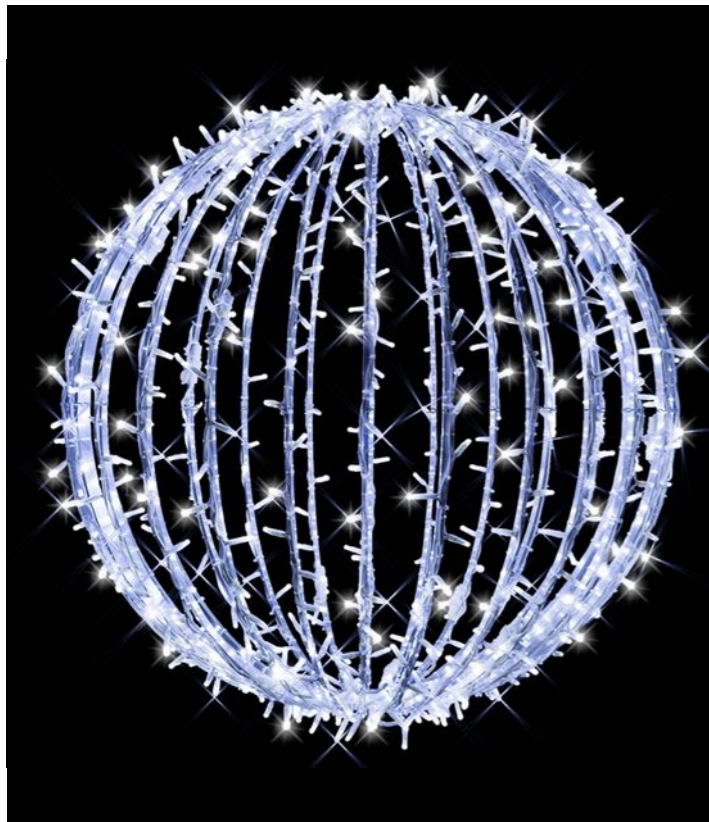

TGL71LW -- Foldable sphere - medium model

Animation	Decoration
Flashy	
Animated	--

Compatible with our wireless animation solutions SAR (ref. PRX-E and PRX-R in option)
Compatible with our solutions for programming lighting time slots (ref. C003-T in option)

Code	TGL71LW
Type of material	---
Dimensions (m)	Diam. : 1
Voltage (V)	230
Wattage (W)	75
Connection	Octopus 1,5m sans prise
Weight (Kg)	10.9
Number of fastening points	2
Number of lights	600
Brightness (lumens)	2138.4
Ratio No. luminous points / Power	8
Electrical classification	2
IP	44
Main colour	Pure white
Number of elements	1
Structure material	Aluminium