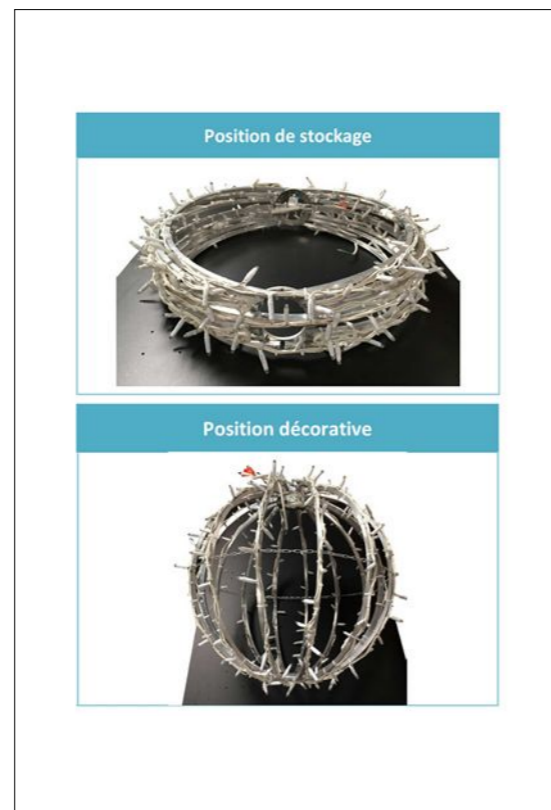

TGL71LW -- Foldable sphere - medium model

Animation	Decoration
Flashy	
Animated	--

Compatible with our wireless animation solutions SAR (ref. PRX-E and PRX-R in option)
Compatible with our solutions for programming lighting time slots (ref. C003-T in option)

Code	TGL71LW
Type of material	---
Dimensions (m)	Diam. : 1
Voltage (V)	230
Wattage (W)	75
Connection	Octopus 1,5m sans prise
Weight (Kg)	10.9
Number of fastening points	2
Number of lights	600
Brightness (lumens)	2138.4
Ratio No. luminous points / Power	8
Electrical classification	2
IP	44
Main colour	Pure white
Number of elements	1
Structure material	Aluminium