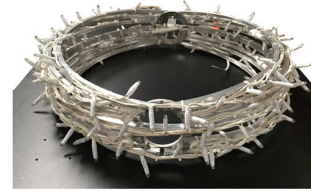

Position de stockage

Position décorative

Energy performance

Total area : : 2.6m²
 Effective area : : 1.5m²
 S x Cx : : 0.6
 Carbon footprint : : 173.2 kg

Type of item	2D motif
Sizes	L: 1.6 l: 1.6 h: 1.6 d: 1.6
Garlands voltage (V)	230
Wattage (W)	165
Power supply	Octoplus 1,50m sans prise
Weight (kg)	24.8
Nb of fixing points	1
Nb of lighting points	1320
Ratio Nb of Lights / Wattage	0.13
Electric class	2
Waterproof level (IP)	44
Main color	Pure white
Structure material	Aluminium