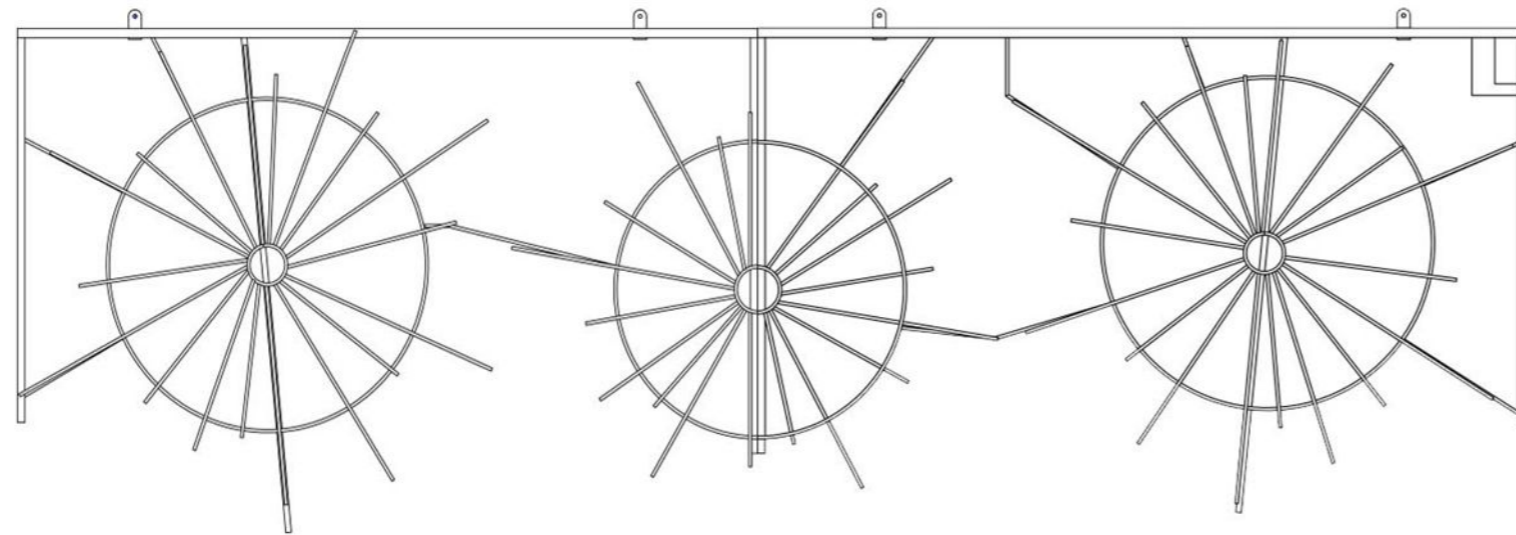

TL242W -- SUPER NOVA BLANC CHAUD

Fastening on suspension cable thanks to hooks supplied with the motif
 Compatible with our wireless animation solutions SAR (ref. PRX-E and PRX-R in option)
 Compatible with our solutions for programming lighting time slots (ref. C003-T in option)

Animation	Decoration
Flashy	--

Code	TL242W
Type of material	---
Dimensions (m)	Height : 1.3 Length : 4
Voltage (V)	230
Wattage (W)	110
Connection	Octoplus 2,5m sans prise
Weight (Kg)	18.4
Number of fastening points	4

Number of lights	1200
Brightness (lumens)	3888
Ratio No. luminous points / Power	10.3
Electrical classification	2
IP	44
Main colour	---
Number of elements	2
Structure material	Aluminium

Energy balance	
Total area (m2)	--
Net area (m2)	3.12
S x Cx	1.28
Carbon Footprint * (kg CO2 equivalent)	81

Recommendation for assembly			
x 3	x 1	x 1	15 à 25 minutes