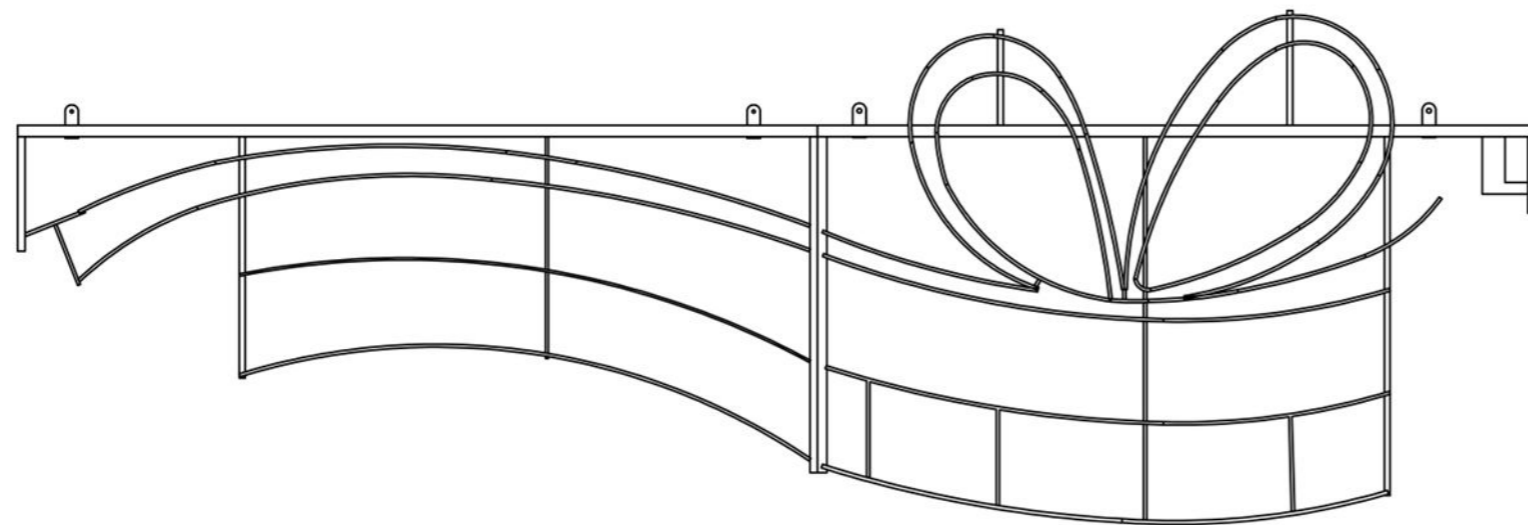

TL248W -- STALACTIT OXFORD BLANC CHAUD

Fastening on suspension cable thanks to hooks supplied with the motif
 Compatible with our wireless animation solutions SAR (ref. PRX-E and PRX-R in option)
 Compatible with our solutions for programming lighting time slots (ref. C003-T in option)

Animation	Decoration
Flashy	Boa

Energy balance	
Total area (m2)	5.2
Net area (m2)	3.12
S x Cx	1.28
Carbon Footprint * (kg CO2 equivalent)	61.6

Recommendation for assembly			
x 3	x 1	x 1	15 à 25 minutes

Code	TL248W
Type of material	---
Dimensions (m)	Height : 1.3 Length : 4
Voltage (V)	230
Wattage (W)	50
Connection	Octoplus 2,5m sans prise
Weight (Kg)	14
Number of fastening points	4

Number of lights	706
Brightness (lumens)	2287.44
Ratio No. luminous points / Power	13.3
Electrical classification	2
IP	44
Main colour	---
Number of elements	2
Structure material	Aluminium