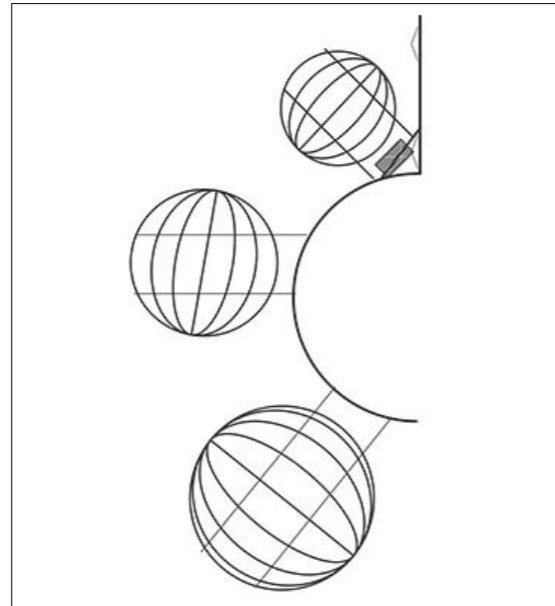

PL054WW -- TRIO DE SPHERES 2D

Animation	Decoration
Flashy	
Animated	--

Code	PL054WW
Type of material	2D pole motif
Dimensions (m)	Height : 1.8 Length : 0.9
Voltage (V)	230
Wattage (W)	30
Connection	Octopus 1,50m sans prise
Weight (Kg)	7
Number of fastening points	2
Number of lights	307
Brightness (lumens)	994.68
Ratio No. luminous points / Power	10.2
Electrical classification	2
IP	44
Main colour	Warm white
Number of elements	1
Structure material	Aluminium