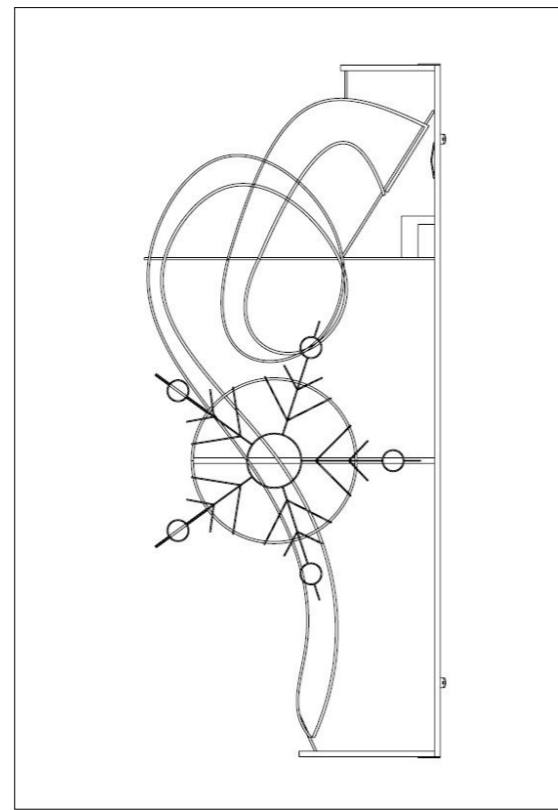

PL231 -- CAPELLA

Animation	Decoration
Flashy	Sweet
Animated	Moquette

Code	PL231
Type of material	2D pole motif
Dimensions (m)	Height : 2.5 Length : 1.06
Voltage (V)	230
Wattage (W)	78
Connection	Octopus 1,50m sans prise
Weight (Kg)	9.2
Number of fastening points	2
Number of lights	720
Brightness (lumens)	2332.8
Ratio No. luminous points / Power	9.2
Electrical classification	2
IP	44
Main colour	---
Number of elements	1
Structure material	Aluminium

Energy balance	
Total area (m2)	--
Net area (m2)	--
S x Cx	--
Carbon Footprint * (kg CO2 equivalent)	67.64

Recommendation for assembly			
x 3	x 1	x 0	15 à 25 minutes