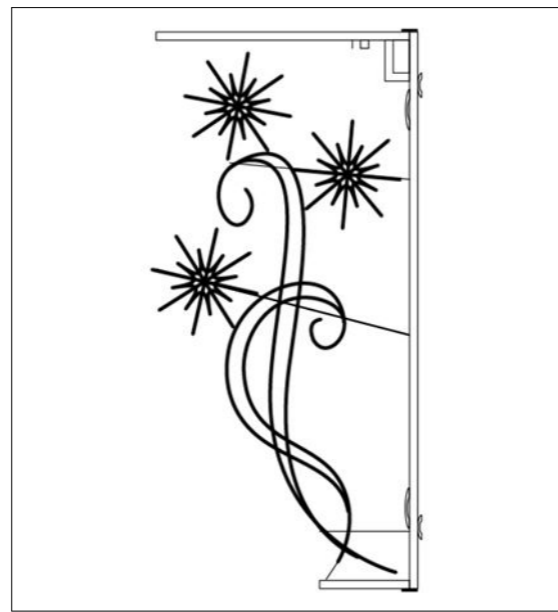

PL314 -- amusement nocturne

Animation	Decoration
Comete	--

Compatible with our wireless animation solutions SAR (ref. PRX-E and PRX-R in option)
Compatible with our solutions for programming lighting time slots (ref. C003-T in option)

Possibility to use as a transverse motif thanks to FIX02 fastenings (optional)

Code	PL314
Type of material	2D Pole motif
Dimensions (m)	Height : 2.5 Width. : 1.2
Voltage (V)	230
Wattage (W)	90
Connection	Octopus 1,5m sans prise
Weight (Kg)	13.2
Number of fastening points	2
Number of lights	828
Brightness (lumens)	2682.72
Ratio No. luminous points / Power	9.2
Electrical classification	2
IP	44
Main colour	Warm white
Number of elements	1
Structure material	Aluminium